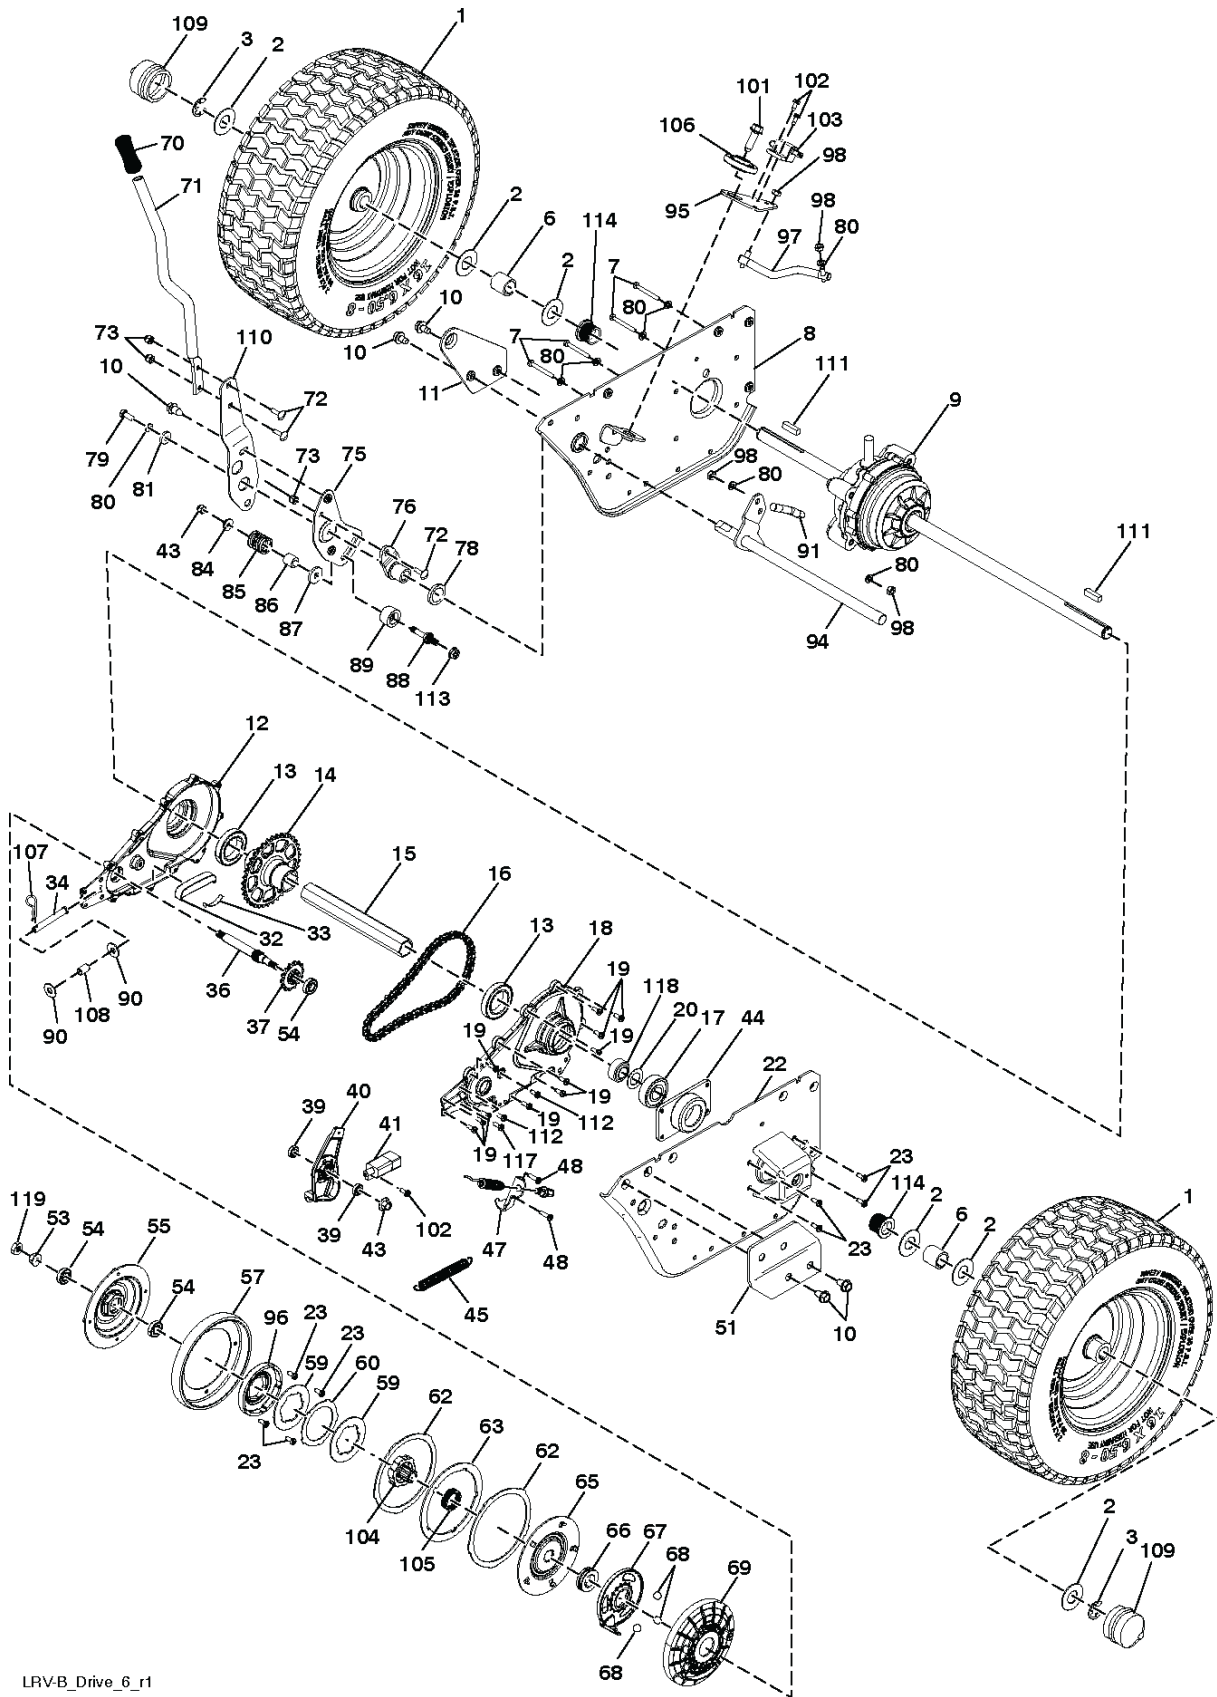

DRIVE

M105-77X, 96021001800, 2011-12

Ref	Part No	Description	Remark	QTY KIT
1	532 44 20-79	WHEEL		1
2	532 12 17-48	WASHER		1
3	812 00 00-01	RETAINER RING		1
6	532 15 69-72	SPACER		1
7	874 78 04-28	HCS		1
8	532 43 66-95	SUPPORT		1
9	532 44 39-89	DRIVE SHAFT ASSY		1
10	817 00 05-12	SCREW		1
11	532 43 67-41	BRACKET		1
12	532 44 74-24	CASE		1
13	532 43 72-80	BALL BEARING		1
14	532 43 71-76	SPROCKET		1
15	532 44 29-53	TUBE		1
16	532 43 61-53	CHAIN		1
17	532 43 72-82	BALL BEARING		1
18	532 43 61-49	CASE		1
19	818 05 10-10	SCREW		1
20	532 12 49-31	WASHER		1
22	532 43 66-96	SUPPORT		1
23	818 10 10-08	SCREW		1
32	532 43 61-51	BLOCK		1
33	532 43 61-50	SPRING		1
34	877 10 10-40	CLEVIS PIN		1
36	532 44 62-78	SHAFT		1
37	532 43 61-52	SPROCKET		1
39	532 43 04-70	BEARING		1
40	532 43 69-39	BRAKE LEVER		1
41	532 10 95-53	SWITCH		1
43	873 80 05-00	LOCK NUT		1
44	532 43 66-52	COVER		1
45	532 43 61-54	SPRING		1
47	532 43 69-49	BRACKET		1
48	817 54 10-16	SCREW		1
51	532 43 67-39	BRACKET		1
53	873 90 06-00	NUT		1
54	532 43 57-26	BALL BEARING		1
55	532 44 47-16	COVER		1
57	532 43 65-59	WHEEL		1
59	532 44 10-97	PLATE		1
60	532 43 77-87	PLATE		1
62	532 43 77-86	PLATE		1
63	532 43 77-85	PLATE		1
65	532 44 58-14	PLATE		1
66	532 43 57-24	BEARING		1
67	532 44 58-15	PLATE		1
68	532 44 58-17	BEARING		1
69	532 44 58-16	COVER		1
70	532 41 15-55	GRIP		1
71	532 43 68-65	TUBE		1
72	872 11 04-06	BOLT		1
73	873 68 04-00	NUT		1
75	532 43 67-58	BRACKET		1
76	532 44 43-04	LEVER		1
78	532 42 90-55	SPACER		1
79	874 78 04-12	BOLT		1
80	810 04 04-00	WASHER		1
81	819 09 12-10	WASHER		1
84	819 11 16-10	WASHER		1
85	532 43 69-14	SPRING		1
86	532 43 73-04	BUSHING		1
87	532 43 69-48	WASHER PLASTIC		1
88	532 43 67-01	STUD		1
89	532 43 72-99	SPACER		1
90	819 11 14-16	WASHER		1