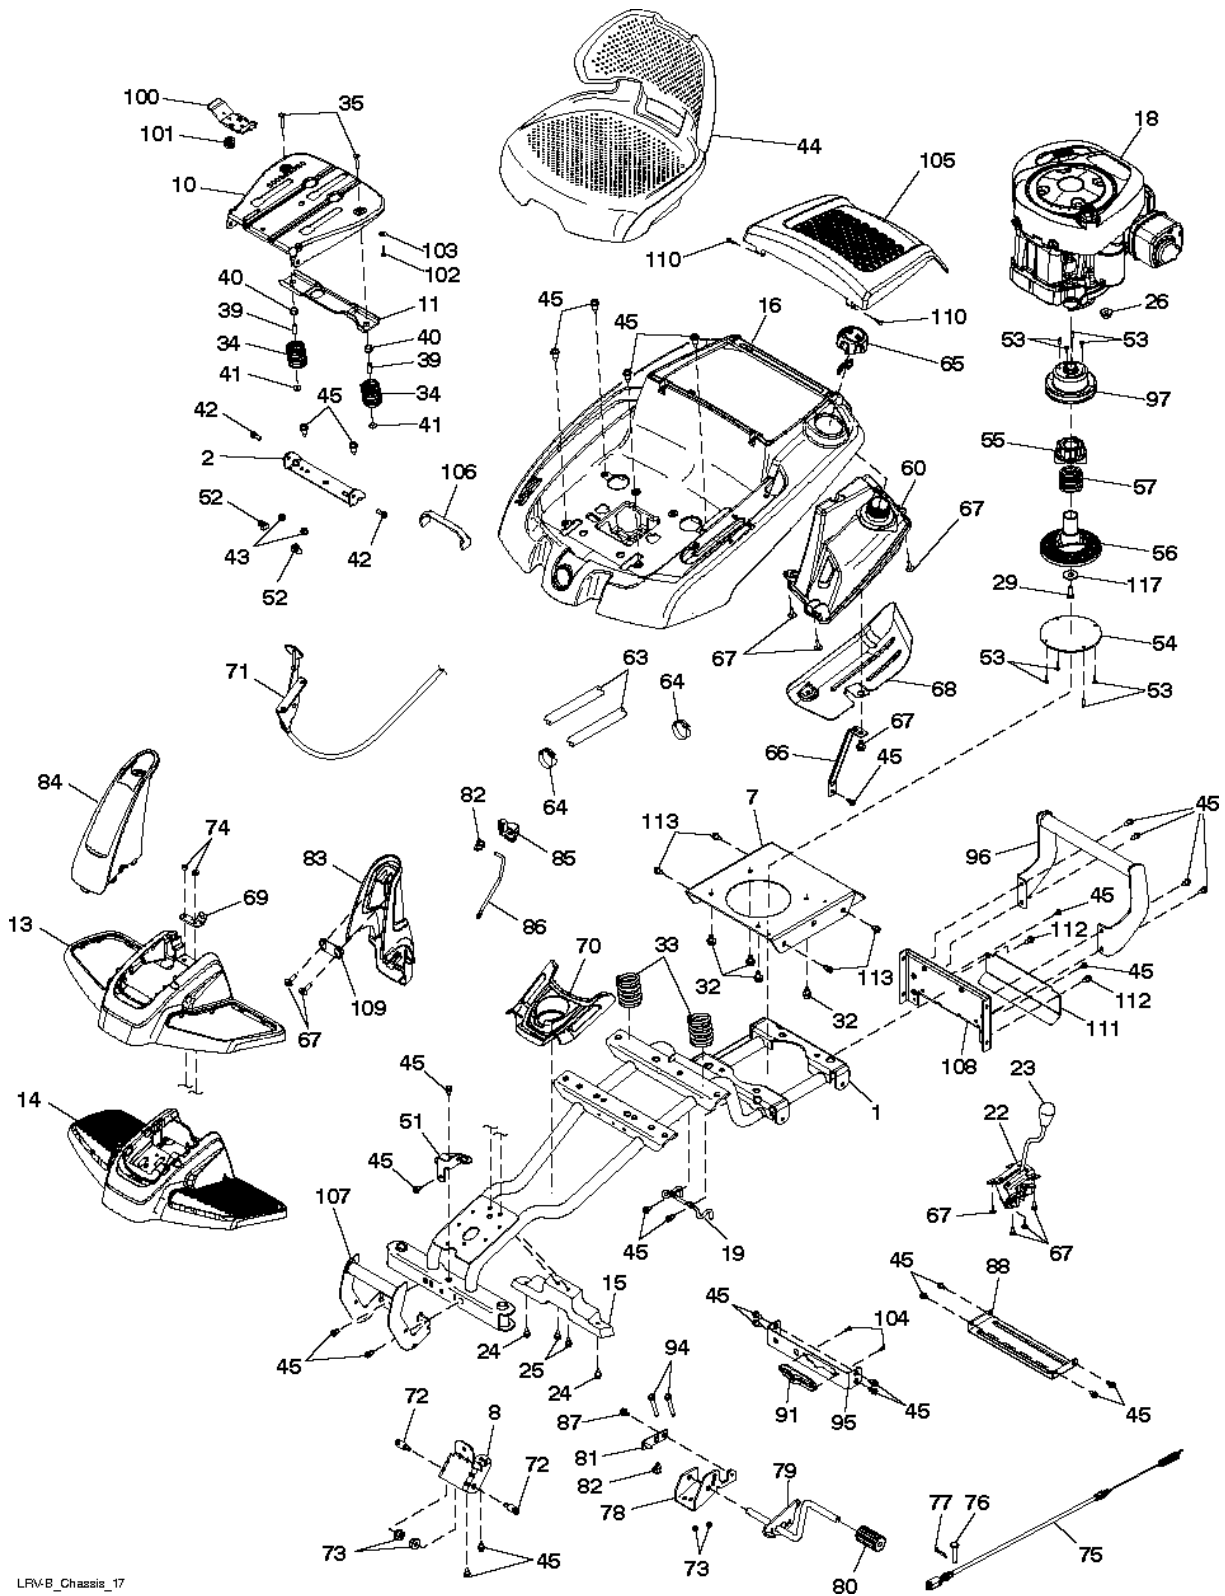

SPARE PARTS LIST

TRACTORS/RIDE MOWERS

M105-77X, 96021001800, 2011-12

CHASSIS & ENCLOSURES

M105-77X, 96021001800, 2011-12

Ref	Part No	Description	Remark	QTY KIT
1	532 43 61-76	CHASSIS		1
2	532 18 01-66	BRACKET		1
7	532 43 61-77	PLATE		1
8	532 43 68-60	BRACKET		1
10	532 44 18-05	SEAT		1
11	532 19 93-70	BRACKET		1
13	532 44 20-71	COVER		1
14	532 44 20-75	SUPPORT		1
15	532 44 20-69	SUPPORT		1
16	532 43 93-95	PANEL		1
18	000 00 00-00	W/O DESCRIPTION	ENGINE B&S MODEL NO. 215807-0335-B1 (447265)	1
19	532 43 68-61	KEEPER		1
22	532 44 21-30	DECK		1
23	532 14 98-46	BOULE DE LEVIER 149846		1
24	532 41 63-58	SCREW		1
25	872 14 04-24	BOLT		1
26	873 51 04-00	NUT		1
29	532 43 89-21	BOLT		1
32	817 06 06-20	SCREW		1
33	532 12 41-81	SPRING		1
34	532 12 37-40	SPRING		1
35	872 05 04-12	BOLT		1
39	532 13 43-00	SPACER		1
40	532 12 12-48	BUSHING		1
41	532 12 39-76	LOCKNUT		1
42	532 17 18-52	BOLT		1
43	873 80 05-00	LOCK NUT		1
44	532 43 66-12	SEAT		1
45	817 06 05-16	SCREW		1
51	532 42 88-56	BRACKET		1
52	532 14 50-06	CLIP		1
53	532 43 85-62	SCREW		1
54	532 43 64-73	DISC		1
55	532 43 58-08	TORSION SPRING		1
56	532 43 58-07	BODY		1
57	532 43 64-79	SPRING		1
60	532 43 78-58	FUEL TANK		1
63	532 41 41-19	PURGE LINE CARB		1
64	532 12 34-87	HOSE CLAMP		1
65	532 43 85-96	HUB CAP		1
66	532 43 66-06	SUPPORT		1
67	532 42 17-56	SCREW		1
68	532 43 98-51	HEAT SHIELD		1
69	532 43 74-27	BRACKET		1
70	532 44 20-68	CONSOLE		1
71	532 43 78-57	THROTTLE		1
72	532 19 51-61	STUD		1
73	873 90 05-00	NUT		1
74	873 90 04-00	NUT		1
75	532 43 69-59	AUGER		1
76	877 10 08-12	PEN		1
77	876 02 02-08	PEN		1
78	532 43 70-56	BRACKET		1
79	532 43 70-57	BRAKE		1
80	532 42 96-93	COVER		1
81	532 43 73-74	LINK		1
82	532 16 94-84	PIN		1
83	532 43 93-67	STEERING COLUMN		1
84	532 43 92-88	BOOT		1
85	532 43 76-60	BRAKE		1
86	532 43 87-62	BRAKE		1
87	532 16 54-92	BOLT		1
88	532 42 81-10	BRACES		1
91	532 43 74-01	BRACKET		1