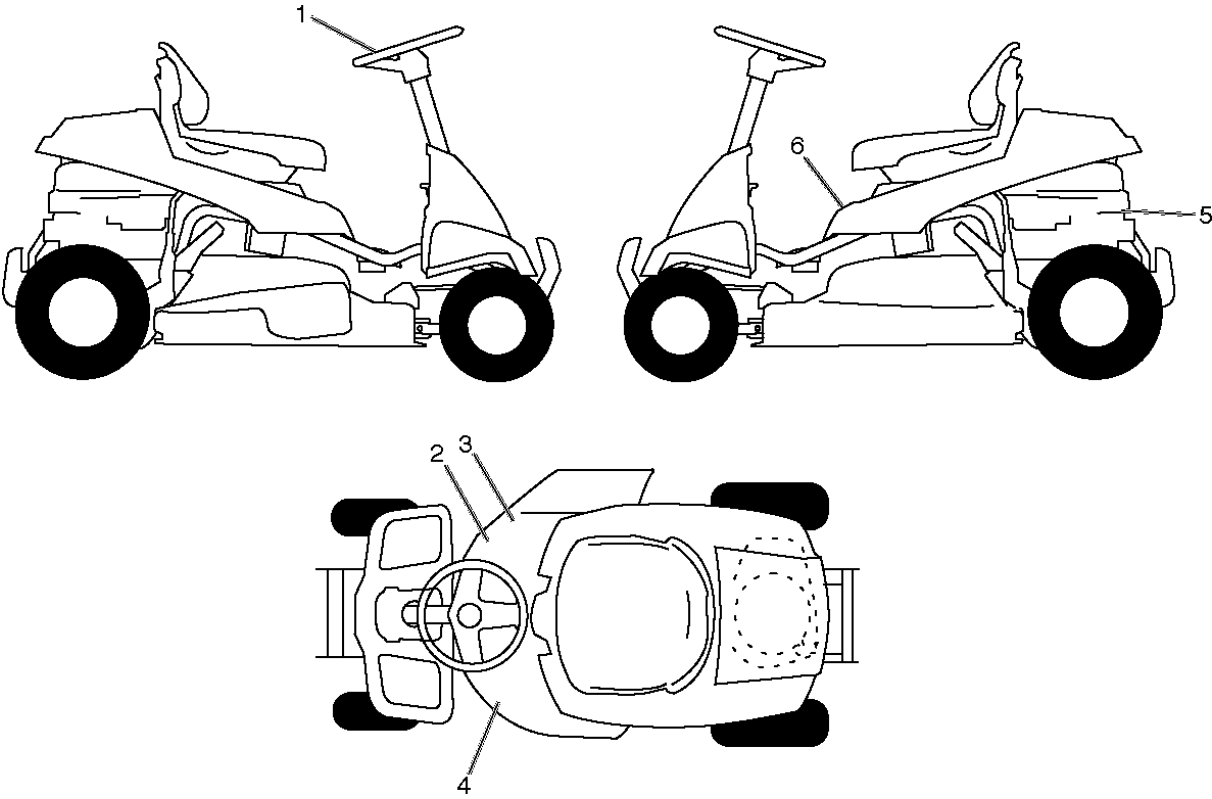

DECALS

M105-77X, 96021001800, 2011-12

Ref	Part No	Description	Remark	QTY KIT
1	532 43 79-66	DECAL		1
2	532 44 75-47	DECAL		1
3	532 44 14-97	DECAL		1
4	532 42 51-12	DECAL		1
5	532 43 74-08	DECAL		1
6	532 19 97-32	DECAL		1